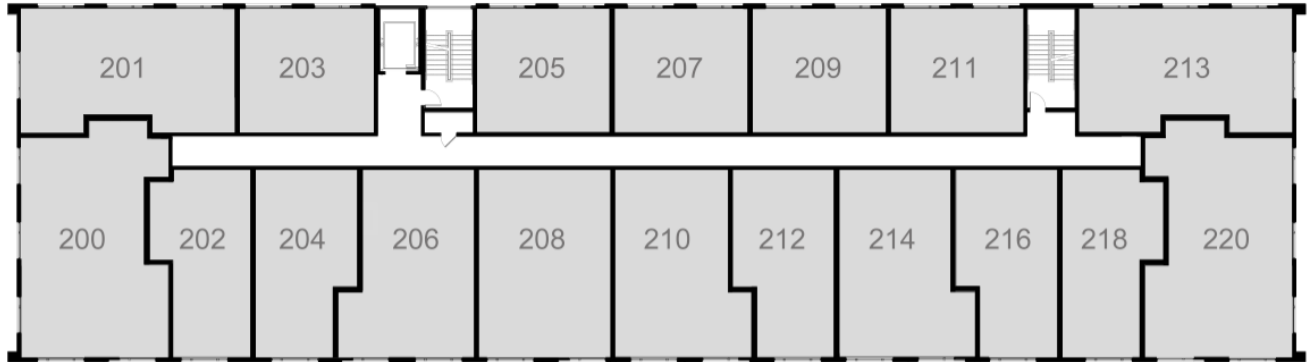

**PRICES AND AVAILABILITY | Second Floor Residential Level**

Updated: January 11, 2018

■ INDICATES RESERVED UNIT

\*Each apartment includes heat, hot water and one covered parking space per bedroom.

UNIT	DESCRIPTION	RENT	AVAILABILITY
200	2-Bedroom / 2-Bath with River Views (1,178 SF)		Rented
201	2-Bedroom with City Views & Partial River Views (962 SF)		Rented
202	Loft with River Views (632 SF)		Rented
203	1-Bedroom with City Views, Handicapped Accessible (636 SF)	\$1575/month	NOW
204	Loft with River Views (655 SF) <b>**FURNISHED UNIT**</b>		Rented
205	1-Bedroom with City Views (630 SF)		Rented
206	1-Bedroom + Den with River Views (857 SF)		Rented
207	1-Bedroom with City Views (630 SF)	\$1575/month	NOW
208	1-Bedroom + Den with River Views (928 SF)		Rented
209	1-Bedroom with City Views (630 SF)		Rented
210	1-Bedroom + Den with River Views (857 SF)		Rented
211	1-Bedroom with City Views (630 SF)		Rented
212	Loft with River Views (655 SF)		Rented
213	2-Bedroom with City Views & Partial River Views (962 SF)		Rented
214	1-Bedroom + Den with River Views (857 SF)		Rented
216	Loft with River Views (655 SF)		Rented
218	Loft with River Views (632 SF)		Rented
220	2-Bedroom / 2-Bath with River Views (1,178 SF)	\$2400/month	NOW