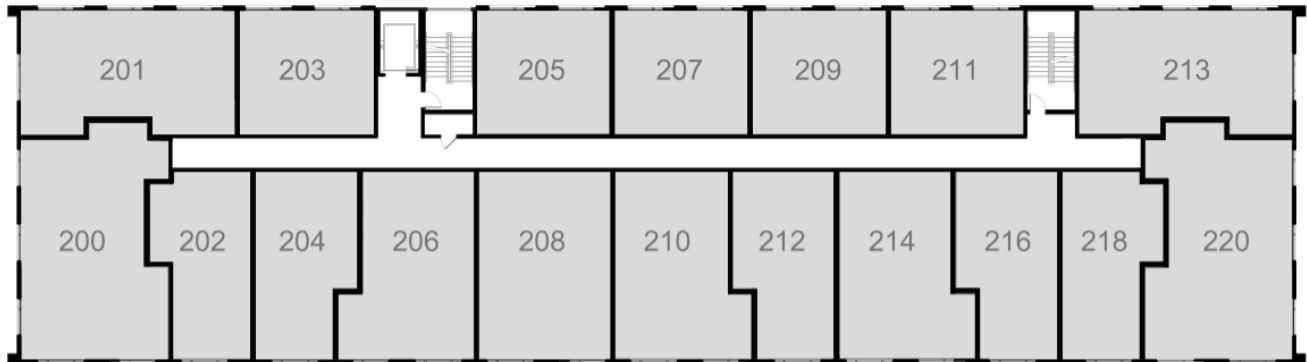

PRICES AND AVAILABILITY | Second Floor Residential Level

Updated: March 19, 2018

INDICATES RESERVED UNIT

*Each apartment includes heat, hot water and one covered parking space per bedroom.

UNIT	DESCRIPTION	RENT	AVAILABILITY
200	2-Bedroom / 2-Bath with River Views (1,178 SF)		Rented
201	2-Bedroom with City Views & Partial River Views (962 SF)		Rented
202	Loft with River Views (632 SF)		Rented
203	1-Bedroom with City Views, Handicapped Accessible (636 SF)	\$1575/month	NOW
204	Loft with River Views (655 SF) **FURNISHED UNIT**		Rented
205	1-Bedroom with City Views (630 SF)		Rented
206	1-Bedroom + Den with River Views (857 SF)		Rented
207	1-Bedroom with City Views (630 SF)		Rented
208	1-Bedroom + Den with River Views (928 SF)		Rented
209	1-Bedroom with City Views (630 SF)		Rented
210	1-Bedroom + Den with River Views (857 SF)		Rented
211	1-Bedroom with City Views (630 SF)		Rented
212	Loft with River Views (655 SF)		Rented
213	2-Bedroom with City Views & Partial River Views (962 SF)		Rented
214	1-Bedroom + Den with River Views (857 SF)		Rented
216	Loft with River Views (655 SF)		Rented
218	Loft with River Views (632 SF)		Rented
220	2-Bedroom / 2-Bath with River Views (1,178 SF)		Rented