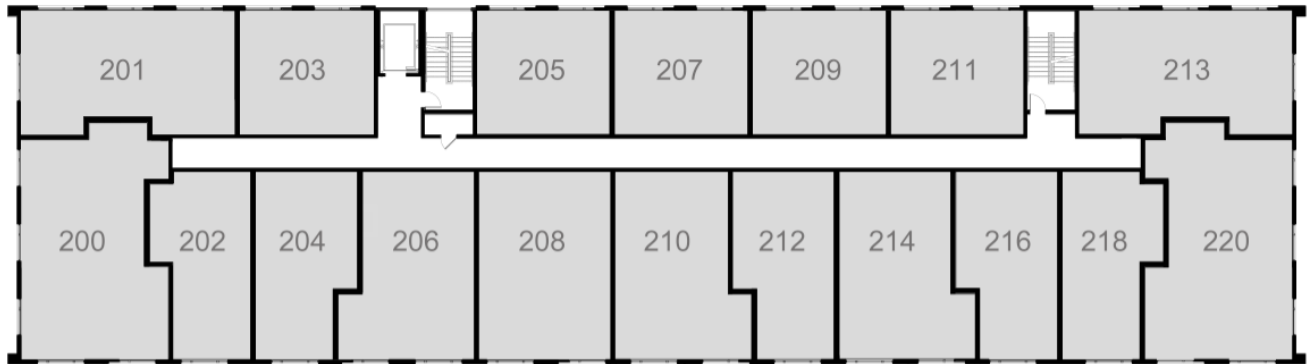

**PRICES AND AVAILABILITY | Second Floor Residential Level**

Updated: March 30, 2018

INDICATES RESERVED UNIT

\*Each apartment includes heat, hot water and one covered parking space per bedroom.

UNIT	DESCRIPTION	RENT	AVAILABILITY
200	2-Bedroom / 2-Bath with River Views (1,178 SF)		Rented
201	2-Bedroom with City Views & Partial River Views (962 SF)		Rented
202	Loft with River Views (632 SF)		Rented
203	1-Bedroom with City Views, Handicapped Accessible (636 SF)		Rented
204	Loft with River Views (655 SF) <b>**FURNISHED UNIT**</b>		Rented
205	1-Bedroom with City Views (630 SF)		Rented
206	1-Bedroom + Den with River Views (857 SF)		Rented
207	1-Bedroom with City Views (630 SF)		Rented
208	1-Bedroom + Den with River Views (928 SF)		Rented
209	1-Bedroom with City Views (630 SF)		Rented
210	1-Bedroom + Den with River Views (857 SF)		Rented
211	1-Bedroom with City Views (630 SF)		Rented
212	Loft with River Views (655 SF)		Rented
213	2-Bedroom with City Views & Partial River Views (962 SF)		Rented
214	1-Bedroom + Den with River Views (857 SF)		Rented
216	Loft with River Views (655 SF)		Rented
218	Loft with River Views (632 SF)		Rented
220	2-Bedroom / 2-Bath with River Views (1,178 SF)		Rented