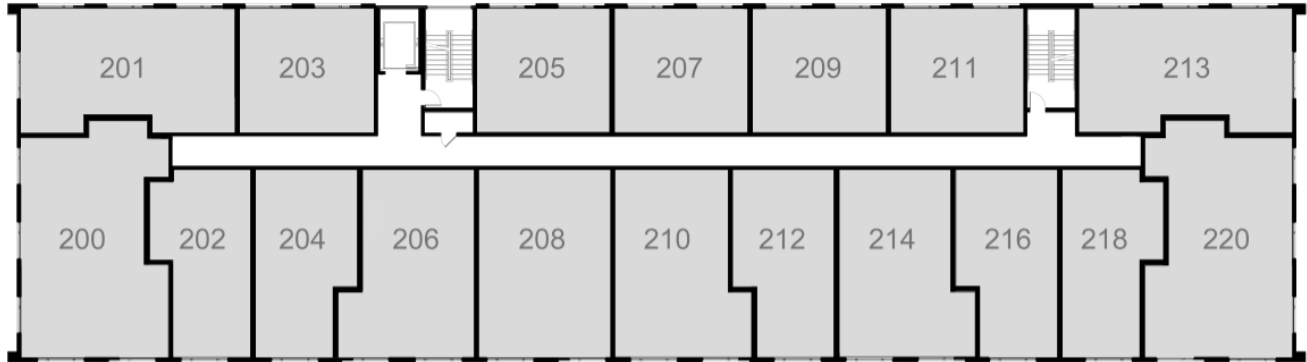

PRICES AND AVAILABILITY | Second Floor Residential Level

Updated: June 14, 2017

INDICATES RESERVED UNIT

*Each apartment includes heat, hot water and one covered parking space per bedroom.

UNIT	DESCRIPTION	RENT	AVAILABILITY
200	2-Bedroom / 2-Bath with River Views (1,178 SF)		Rented
201	2-Bedroom with City Views & Partial River Views (962 SF)		Rented
202	Loft with River Views (632 SF)		Rented
203	1-Bedroom with City Views, Handicapped Accessible (636 SF)		Rented
204	Loft with River Views (655 SF) **FURNISHED UNIT**		Rented
205	1-Bedroom with City Views (630 SF)		Rented
206	1-Bedroom + Den with River Views (857 SF)		Rented
207	1-Bedroom with City Views (630 SF)		Rented
208	1-Bedroom + Den with River Views (928 SF)		Rented
209	1-Bedroom with City Views (630 SF)		Rented
210	1-Bedroom + Den with River Views (857 SF)		Rented
211	1-Bedroom with City Views (630 SF)		Rented
212	Loft with River Views (655 SF)		Rented
213	2-Bedroom with City Views & Partial River Views (962 SF)		Rented
214	1-Bedroom + Den with River Views (857 SF)		Rented
216	Loft with River Views (655 SF)	\$1675/month	July 1, 2017
218	Loft with River Views (632 SF)		Rented
220	2-Bedroom / 2-Bath with River Views (1,178 SF)		Rented