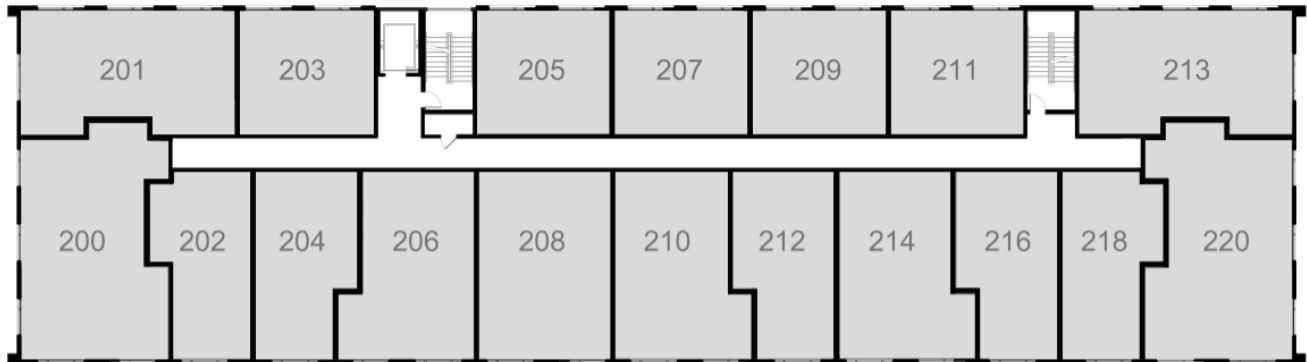

**PRICES AND AVAILABILITY | Second Floor Residential Level**

Updated: July 14, 2017

INDICATES RESERVED UNIT

\*Each apartment includes heat, hot water and one covered parking space per bedroom.

UNIT	DESCRIPTION	RENT	AVAILABILITY
200	2-Bedroom / 2-Bath with River Views (1,178 SF)		Rented
201	2-Bedroom with City Views & Partial River Views (962 SF)		Rented
202	Loft with River Views (632 SF)		Rented
203	1-Bedroom with City Views, Handicapped Accessible (636 SF)		Rented
204	Loft with River Views (655 SF) <b>**FURNISHED UNIT**</b>		Rented
205	1-Bedroom with City Views (630 SF)		Rented
206	1-Bedroom + Den with River Views (857 SF)		Rented
207	1-Bedroom with City Views (630 SF)		Rented
208	1-Bedroom + Den with River Views (928 SF)		Rented
209	1-Bedroom with City Views (630 SF)		Rented
210	1-Bedroom + Den with River Views (857 SF)		Rented
211	1-Bedroom with City Views (630 SF)		Rented
212	Loft with River Views (655 SF)		Rented
213	2-Bedroom with City Views & Partial River Views (962 SF)		Rented
214	1-Bedroom + Den with River Views (857 SF)		Rented
216	Loft with River Views (655 SF)		Rented
218	Loft with River Views (632 SF)		Rented
220	2-Bedroom / 2-Bath with River Views (1,178 SF)		Rented