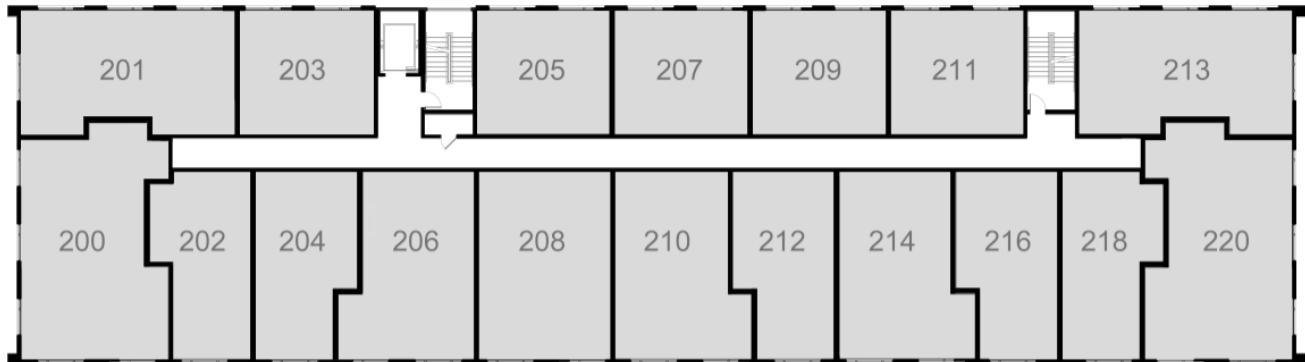

PRICES AND AVAILABILITY | Second Floor Residential Level

Updated: October 18, 2017

INDICATES RESERVED UNIT

*Each apartment includes heat, hot water and one covered parking space per bedroom.

UNIT	DESCRIPTION	RENT	AVAILABILITY
200	2-Bedroom / 2-Bath with River Views (1,178 SF)		Rented
201	2-Bedroom with City Views & Partial River Views (962 SF)		Rented
202	Loft with River Views (632 SF)		Rented
203	1-Bedroom with City Views, Handicapped Accessible (636 SF)	\$1575/month	NOW
204	Loft with River Views (655 SF) **FURNISHED UNIT**		Rented
205	1-Bedroom with City Views (630 SF)		Rented
206	1-Bedroom + Den with River Views (857 SF)		Rented
207	1-Bedroom with City Views (630 SF)	\$1575/month	11/1/17
208	1-Bedroom + Den with River Views (928 SF)		Rented
209	1-Bedroom with City Views (630 SF)		Rented
210	1-Bedroom + Den with River Views (857 SF)		Rented
211	1-Bedroom with City Views (630 SF)		Rented
212	Loft with River Views (655 SF)		Rented
213	2-Bedroom with City Views & Partial River Views (962 SF)		Rented
214	1-Bedroom + Den with River Views (857 SF)		Rented
216	Loft with River Views (655 SF)		Rented
218	Loft with River Views (632 SF)		Rented
220	2-Bedroom / 2-Bath with River Views (1,178 SF)	\$2400/month	11/11/17 approx.