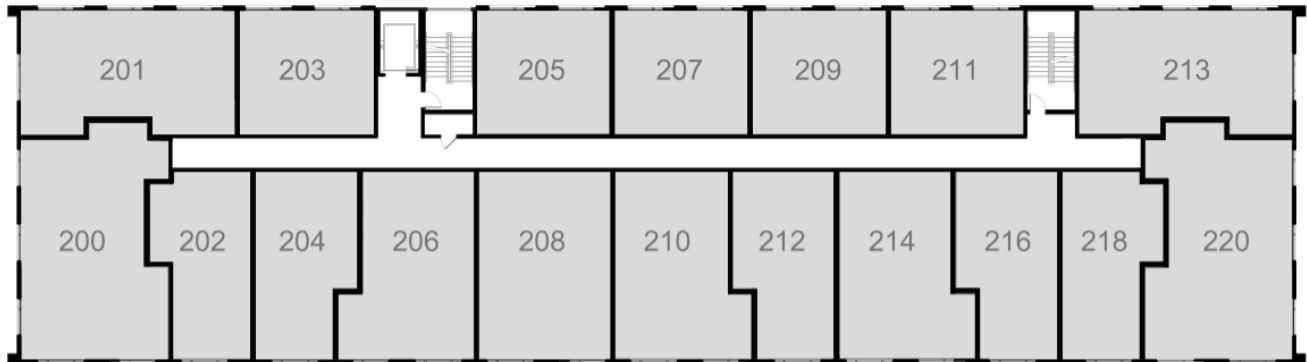

PRICES AND AVAILABILITY | Second Floor Residential Level

Updated: May 3, 2017

INDICATES RESERVED UNIT

*Each apartment includes heat, hot water and one covered parking space per bedroom.

UNIT	DESCRIPTION	RENT	AVAILABILITY
200	2-Bedroom / 2-Bath with River Views (1,178 SF)		Rented
201	2-Bedroom with City Views & Partial River Views (962 SF)		Rented
202	Loft with River Views (632 SF)	\$1675/month	July 1, 2017
203	1-Bedroom with City Views, Handicapped Accessible (636 SF)		Rented
204	Loft with River Views (655 SF) **FURNISHED UNIT**		Rented
205	1-Bedroom with City Views (630 SF)		Rented
206	1-Bedroom + Den with River Views (857 SF)		Rented
207	1-Bedroom with City Views (630 SF)		Rented
208	1-Bedroom + Den with River Views (928 SF)		Rented
209	1-Bedroom with City Views (630 SF)		Rented
210	1-Bedroom + Den with River Views (857 SF)		Rented
211	1-Bedroom with City Views (630 SF)		Rented
212	Loft with River Views (655 SF)		Rented
213	2-Bedroom with City Views & Partial River Views (962 SF)		Rented
214	1-Bedroom + Den with River Views (857 SF)		Rented
216	Loft with River Views (655 SF)	\$1675/month	July 1, 2017
218	Loft with River Views (632 SF)		Rented
220	2-Bedroom / 2-Bath with River Views (1,178 SF)		Rented