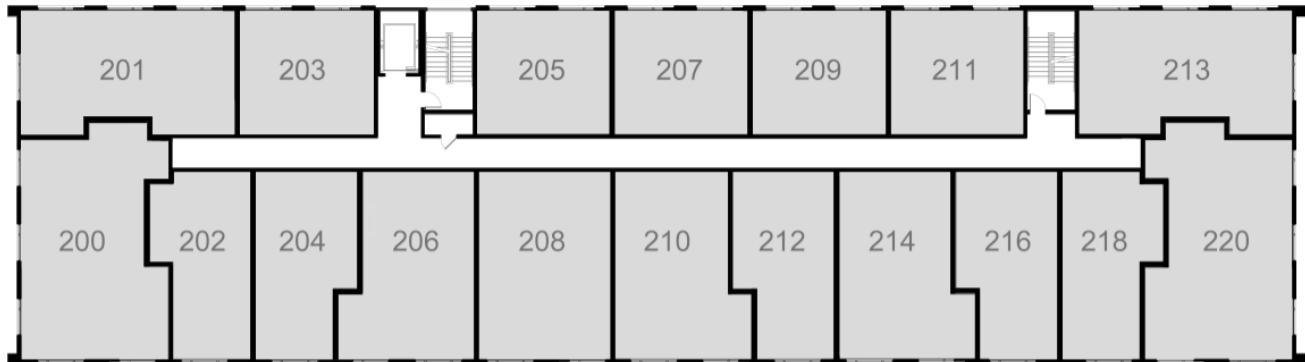

PRICES AND AVAILABILITY | Second Floor Residential Level

Updated: September 18, 2017

INDICATES RESERVED UNIT

*Each apartment includes heat, hot water and one covered parking space per bedroom.

UNIT	DESCRIPTION	RENT	AVAILABILITY
200	2-Bedroom / 2-Bath with River Views (1,178 SF)		Rented
201	2-Bedroom with City Views & Partial River Views (962 SF)		Rented
202	Loft with River Views (632 SF)		Rented
203	1-Bedroom with City Views, Handicapped Accessible (636 SF)	\$1575/month	NOW
204	Loft with River Views (655 SF) **FURNISHED UNIT**		Rented
205	1-Bedroom with City Views (630 SF)		Rented
206	1-Bedroom + Den with River Views (857 SF)		Rented
207	1-Bedroom with City Views (630 SF)	\$1575/month	10/1/17
208	1-Bedroom + Den with River Views (928 SF)		Rented
209	1-Bedroom with City Views (630 SF)		Rented
210	1-Bedroom + Den with River Views (857 SF)		Rented
211	1-Bedroom with City Views (630 SF)		Rented
212	Loft with River Views (655 SF)		Rented
213	2-Bedroom with City Views & Partial River Views (962 SF)		Rented
214	1-Bedroom + Den with River Views (857 SF)		Rented
216	Loft with River Views (655 SF)		Rented
218	Loft with River Views (632 SF)		Rented
220	2-Bedroom / 2-Bath with River Views (1,178 SF)		Rented